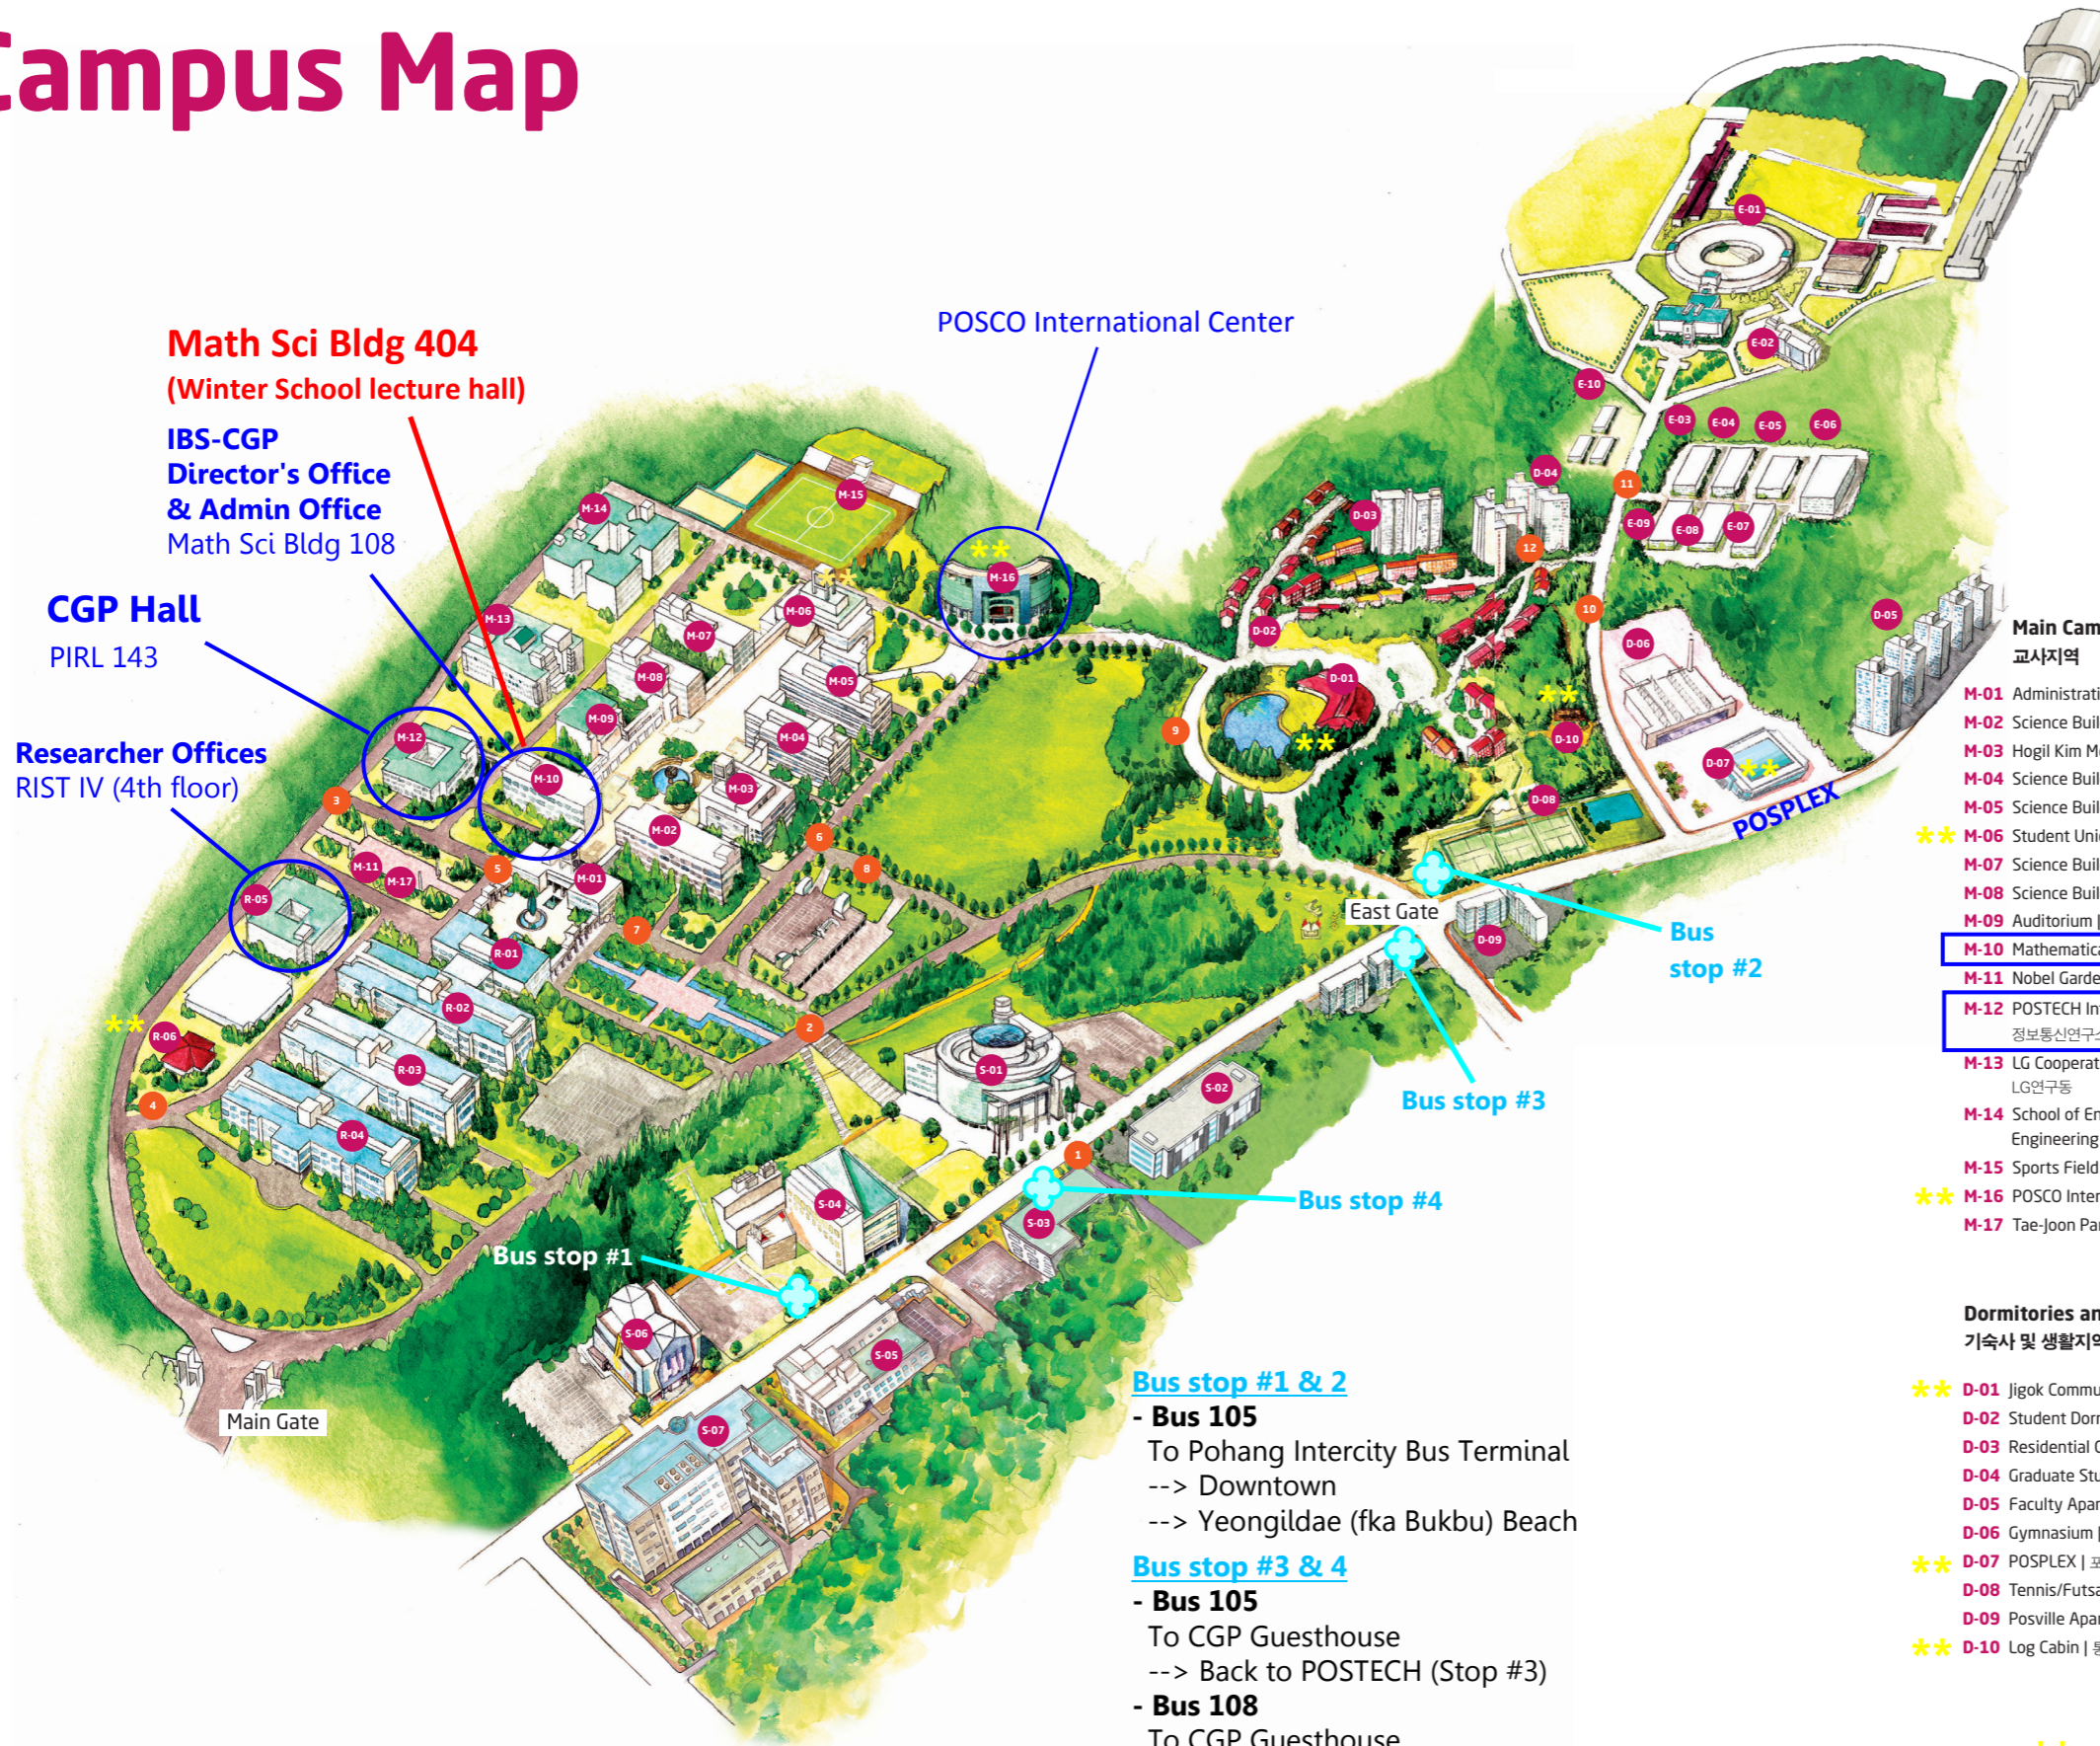

Campus Map

Math Sci Bldg 404
(Winter School lecture hall)

IBS-CGP
Director's Office
& Admin Office
Math Sci Bldg 108

CGP Hall
PIRL 143

Researcher Offices
RIST IV (4th floor)

POSCO International Center

Main Campus
교사지역

- M-01 Administration Building | 대학본부
- M-02 Science Building I | 제1공학관
- M-03 Hogil Kim Memorial Hall | 무은재기념관
- M-04 Science Building II | 제2공학관
- M-05 Science Building IV | 제4공학관
- ** M-06 Student Union Building | 학생회관
- M-07 Science Building V | 제5공학관
- M-08 Science Building III | 제3공학관
- M-09 Auditorium | 대강당
- M-10 Mathematical Science Building | 수리과학관
- M-11 Nobel Garden | 노벨동산
- M-12 POSTECH Information Research Laboratories | 정보통신연구소·대학원
- M-13 LG Cooperative Electronics Engineering Building | LG연구동
- M-14 School of Environmental Science and Engineering Building | 환경공학동
- M-15 Sports Field | 운동장
- ** M-16 POSCO International Center | POSCO 국제관
- M-17 Tae-Joon Park Statue | 설립이사장 동상

Bus stop #1 & 2

- **Bus 105**
To Pohang Intercity Bus Terminal
--> Downtown
--> Yeongildae (fka Bukbu) Beach

Bus stop #3 & 4

- **Bus 105**
To CGP Guesthouse
--> Back to POSTECH (Stop #3)
- **Bus 108**
To CGP Guesthouse
--> I-dong --> Downtown

** On-campus Dining Options